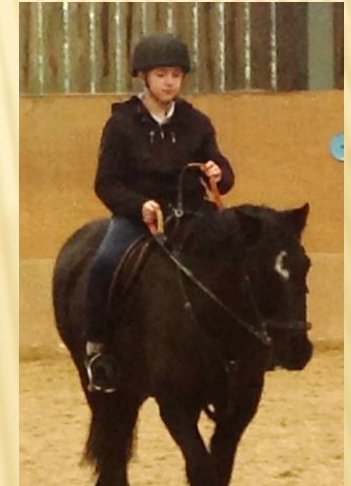

# HORSE RIDING AT KEY STAGE 4

Our Key Stage 4 pupils have the opportunity to develop their skills at horse riding at Pegasus RDA, Tranwell, Morpeth.

# HORSERIDING

We practice our skills indoors..

✘ ..and in good weather we go out for hacks.